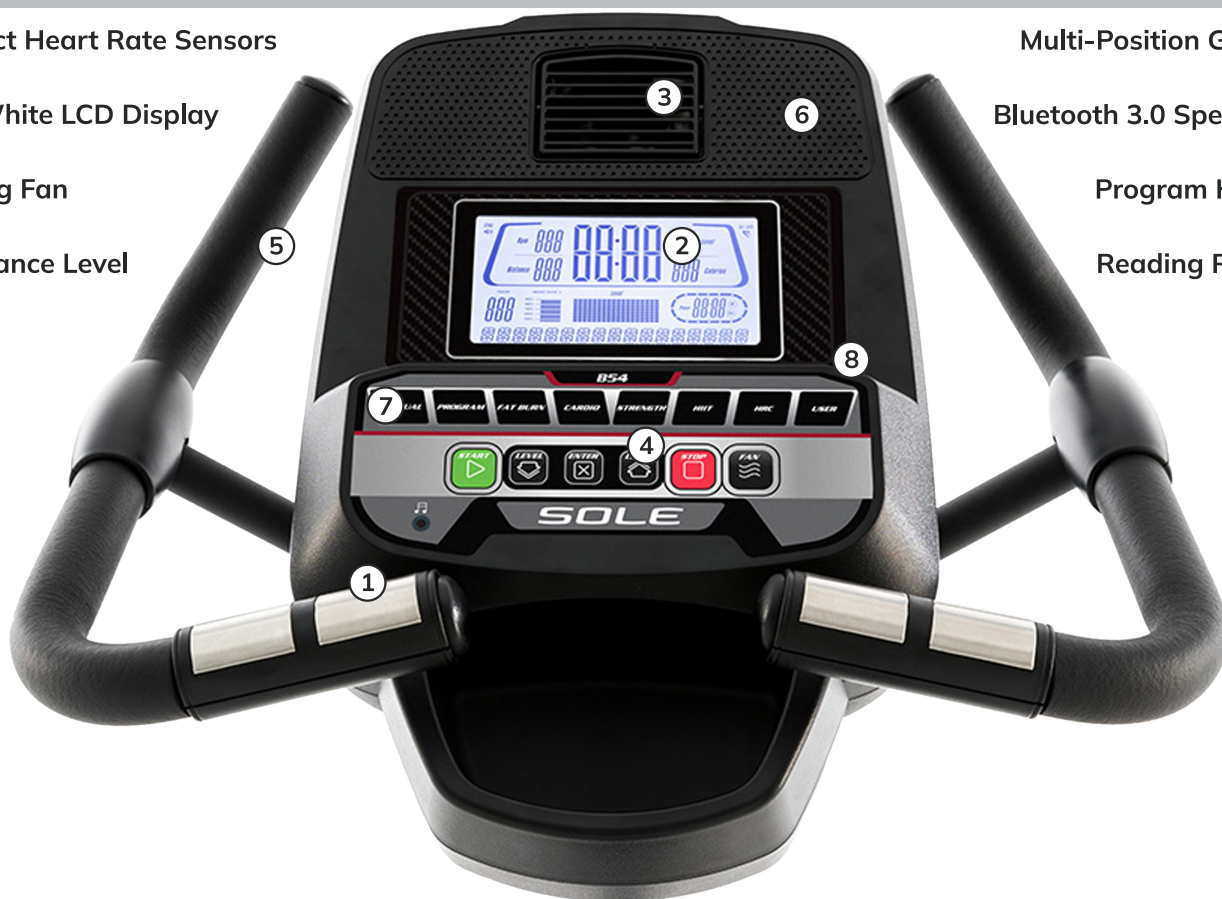

- 1 Contact Heart Rate Sensors
- 2 6.5" White LCD Display
- 3 Cooling Fan
- 4 Resistance Level

- Multi-Position Grips 5
- Bluetooth 3.0 Speaker 6
- Program Keys 7
- Reading Rack 8

B54 EQUIPMENT SPECIFICATIONS

Console	6.5" white backlit LCD screen, multi-grip handlebars, reading rack
Display Feedback	Time, distance, calories, pulse, speed / RPM, level, laps, heart rate, program
Programs	28 programs; manual, P1-13, fat burn, cardio, hill, HIIT, user 1~4, heart rate control 1~6
Heart Rate	Dual contact heart rate grips, Bluetooth chest belt compatible (chest belt not included)
Resistance Levels	24 levels of auto tension resistance
Flywheel	22 lb / 10 kg magnetic, single way flywheel
Seat	Oversized, multi-adjust padded seat
Seat Adjustment	Fully adjustable - up/down, fore/aft
Pedals	Large, articulating pedals with adjustable straps
Remote Devices	Bluetooth 3.0 speaker
Max User Weight	285 lb / 130 kg
Dimensions	41" x 24" x 55" / 104 cm x 61 cm x 139.5 cm, 82 lb / 37.2 kg
Packaging	41" x 13" x 26" / 104 cm x 33 cm x 66 cm, 90 lb / 41 kg
UPC	6 93315 06334 3

WARRANTY INFORMATION

Residential Warranty: Frame: Lifetime, Parts: 2 years, Labour: 1 year

SOLE
FITNESS